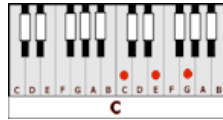

# BABY I NEED YOUR LOVIN – Johnny Rivers (G)

## GUITAR / KEYBOARD CHORDS:

**G** = 320003

**F** = xx3211

**C** = x32010

**Am** = xo2210

**INTRO: G F X3**  
Oh..oh..oh..oh

**G C G C**  
Baby, I need your lovin'...baby, I need your lovin',  
**G C G C**  
Although you're never near...your voice I often hear.  
**G C G C**  
Another day, another night...I long to hold you tight,  
**G C**  
'cause I'm so lonely.

**F G C Am**  
**CHORUS: Baby, I need your lovin'...got...to have all your lovin'.**  
**F G C Am**  
**Baby, I need your lovin'...got...to have all your lovin'.**

**G C G C**  
Some say..it's a sign of weakness...for a man to beg,  
**G C G C**  
Then weak..I would rather be...if it means havin' you to keep,  
**G C**  
'cause lately, I've been losin' sleep.